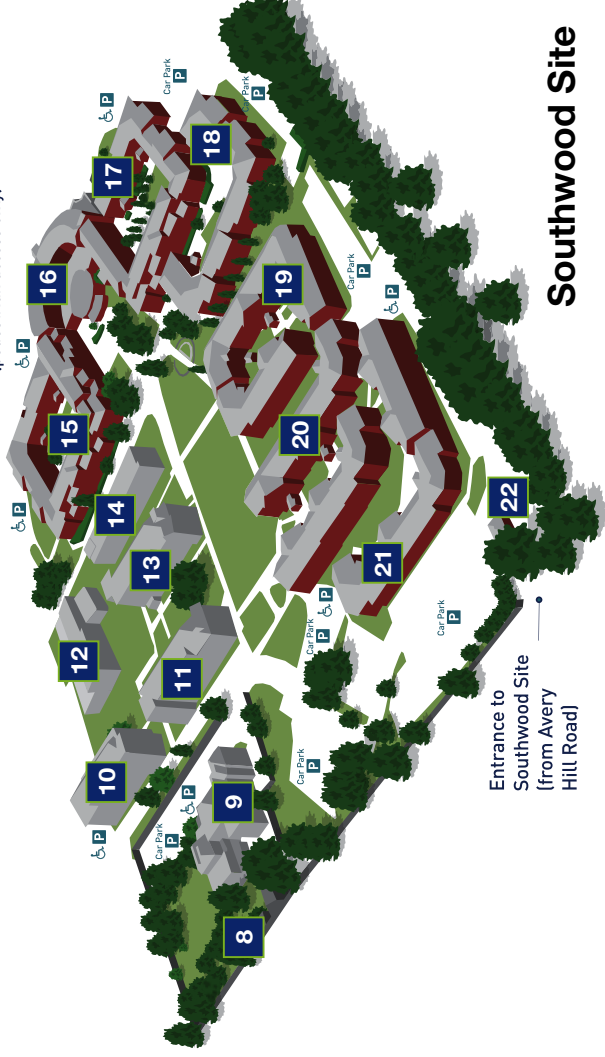

How to find us

UNIVERSITY
of
GREENWICH

Avery Hill Campus

Mansion Site, Bexley Road, Eltham, London SE9 2PQ

Southwood Site, Avery Hill Road, Eltham, London SE9 2UG

Directions

By road: at Junction 2 of the M25 take the A2 towards London or, if coming from London, take the A2 towards Dover. Exit the A2 at the Danson Interchange for Sidcup, Welling and Bexleyheath (A221). Drive through Blackfen on the A210 to the junction with Avery Hill Road, and at the traffic lights with the petrol station opposite, take the left filter lane into Avery Hill Road (B2214).

For Southwood Site, continue forward along Avery Hill Road. Southwood Site is on the right after the park.

For Mansion Site, turn right on to Reinickendorf Avenue; take the last turning on the left for parking.

For further information, log on to www.gre.ac.uk/about/travel.

Please note that parking charges apply to the Avery Hill Campus. For further information, please visit www.gre.ac.uk/about/travel.

By train: services to Eltham, Falconwood and New Eltham from Charing Cross, Waterloo East and London Bridge.

Mansion Site

Southwood Site