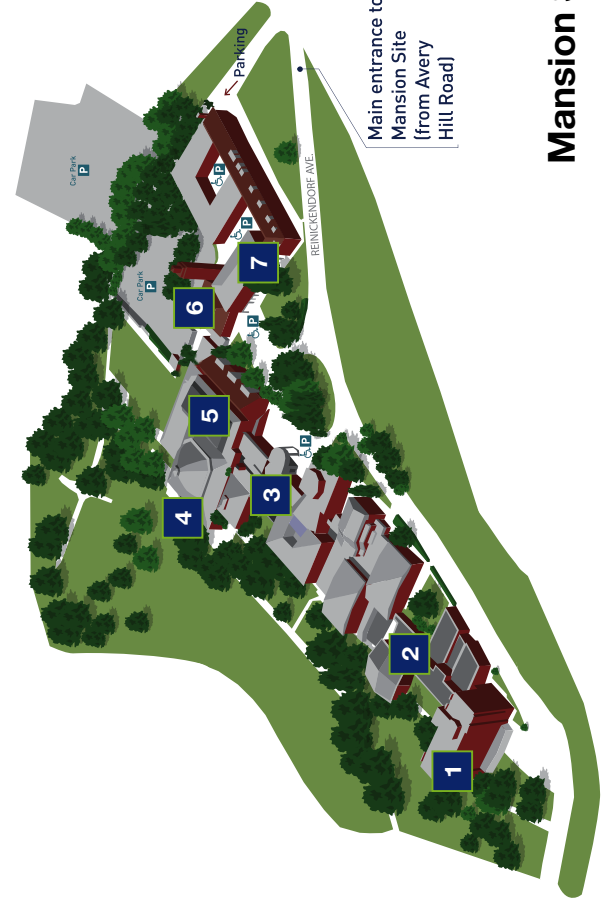

For Southwood Site, continue forward along Avery Hill Road. Southwood Site is on the right after the park.

For Mansion Site, turn right on to Reinickendorf Avenue; take the last turning on the left for parking.

For further information, log on to www.gre.ac.uk/about/travel.

Please note that parking charges apply to the Avery Hill Campus. For further information, please visit www.gre.ac.uk/about/travel.

By train: services to Eltham, Falconwood and New Eltham from Charing Cross, Waterloo East and London Bridge.

Mansion Site

Southwood Site